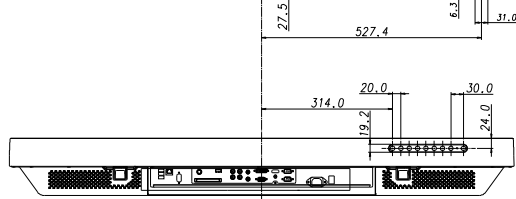

520DX(n) BEETHOVEN PLUS 52 DIMENSION

OPTION KEYPAD OPTION TOUCH

OPTION TOWER
- 110.0 MACHINE SCREW (2EA)