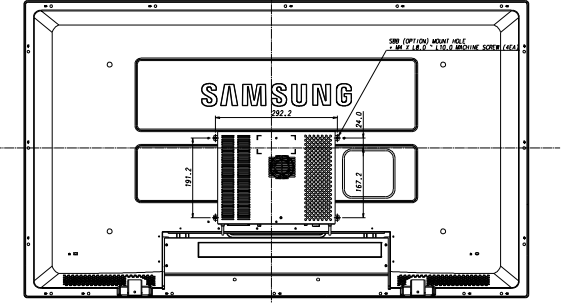

520DX(n) BEETHOVEN PLUS 52 DIMENSION

OPTION KEYPAD OPTION TOUCH

OPTION TOWER
- 110.0 MACHINE SCREW (2EA)