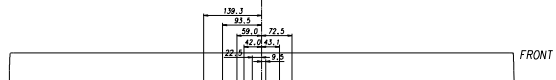

520DX(n) BEETHOVEN PLUS 52 DIMENSION

OPTION KEYPAD OPTION TOUCH

OPTION TOWER
- 110.0 MACHINE SCREW (2EA)