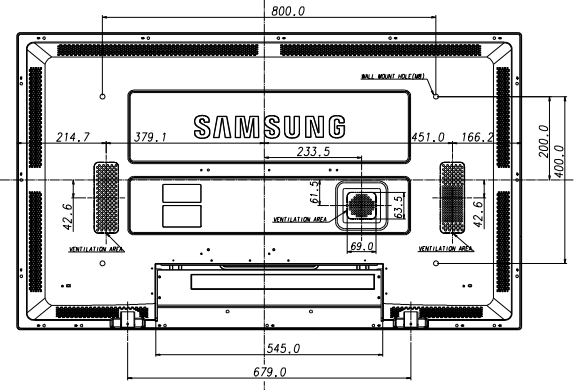

520DX(n) BEETHOVEN PLUS 52 DIMENSION

OPTION KEYPAD OPTION TOUCH

OPTION TOWER
- 110.0 MACHINE SCREW (2EA)