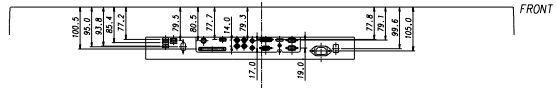

520DX(n) BEETHOVEN PLUS 52 DIMENSION

OPTION KEYPAD OPTION TOUCH

OPTION TOWER
- 110.0 MACHINE SCREW (2EA)