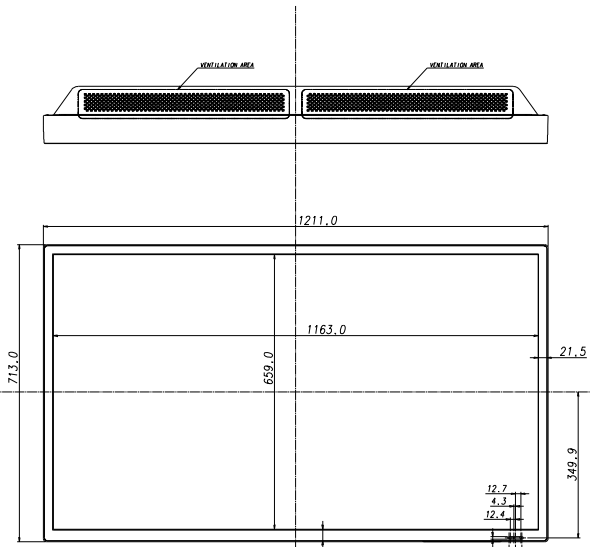

520DX(n) BEETHOVEN PLUS 52 DIMENSION

OPTION KEYPAD OPTION TOUCH

OPTION TOWER
- 110.0 MACHINE SCREW (2EA)