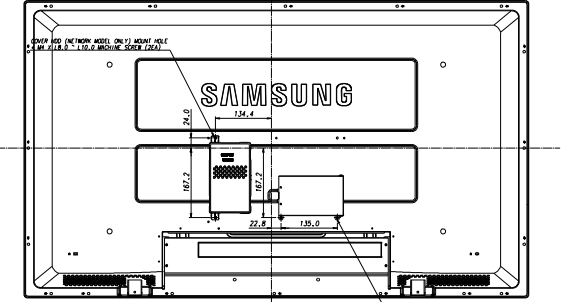

520DX(n) BEETHOVEN PLUS 52 DIMENSION

OPTION KEYPAD OPTION TOUCH

OPTION TOWER
- 110.0 MACHINE SCREW (2EA)