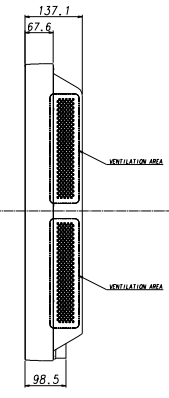

520DX(n) BEETHOVEN PLUS 52 DIMENSION

OPTION KEYPAD OPTION TOUCH

OPTION TOWER
- 110.0 MACHINE SCREW (2EA)